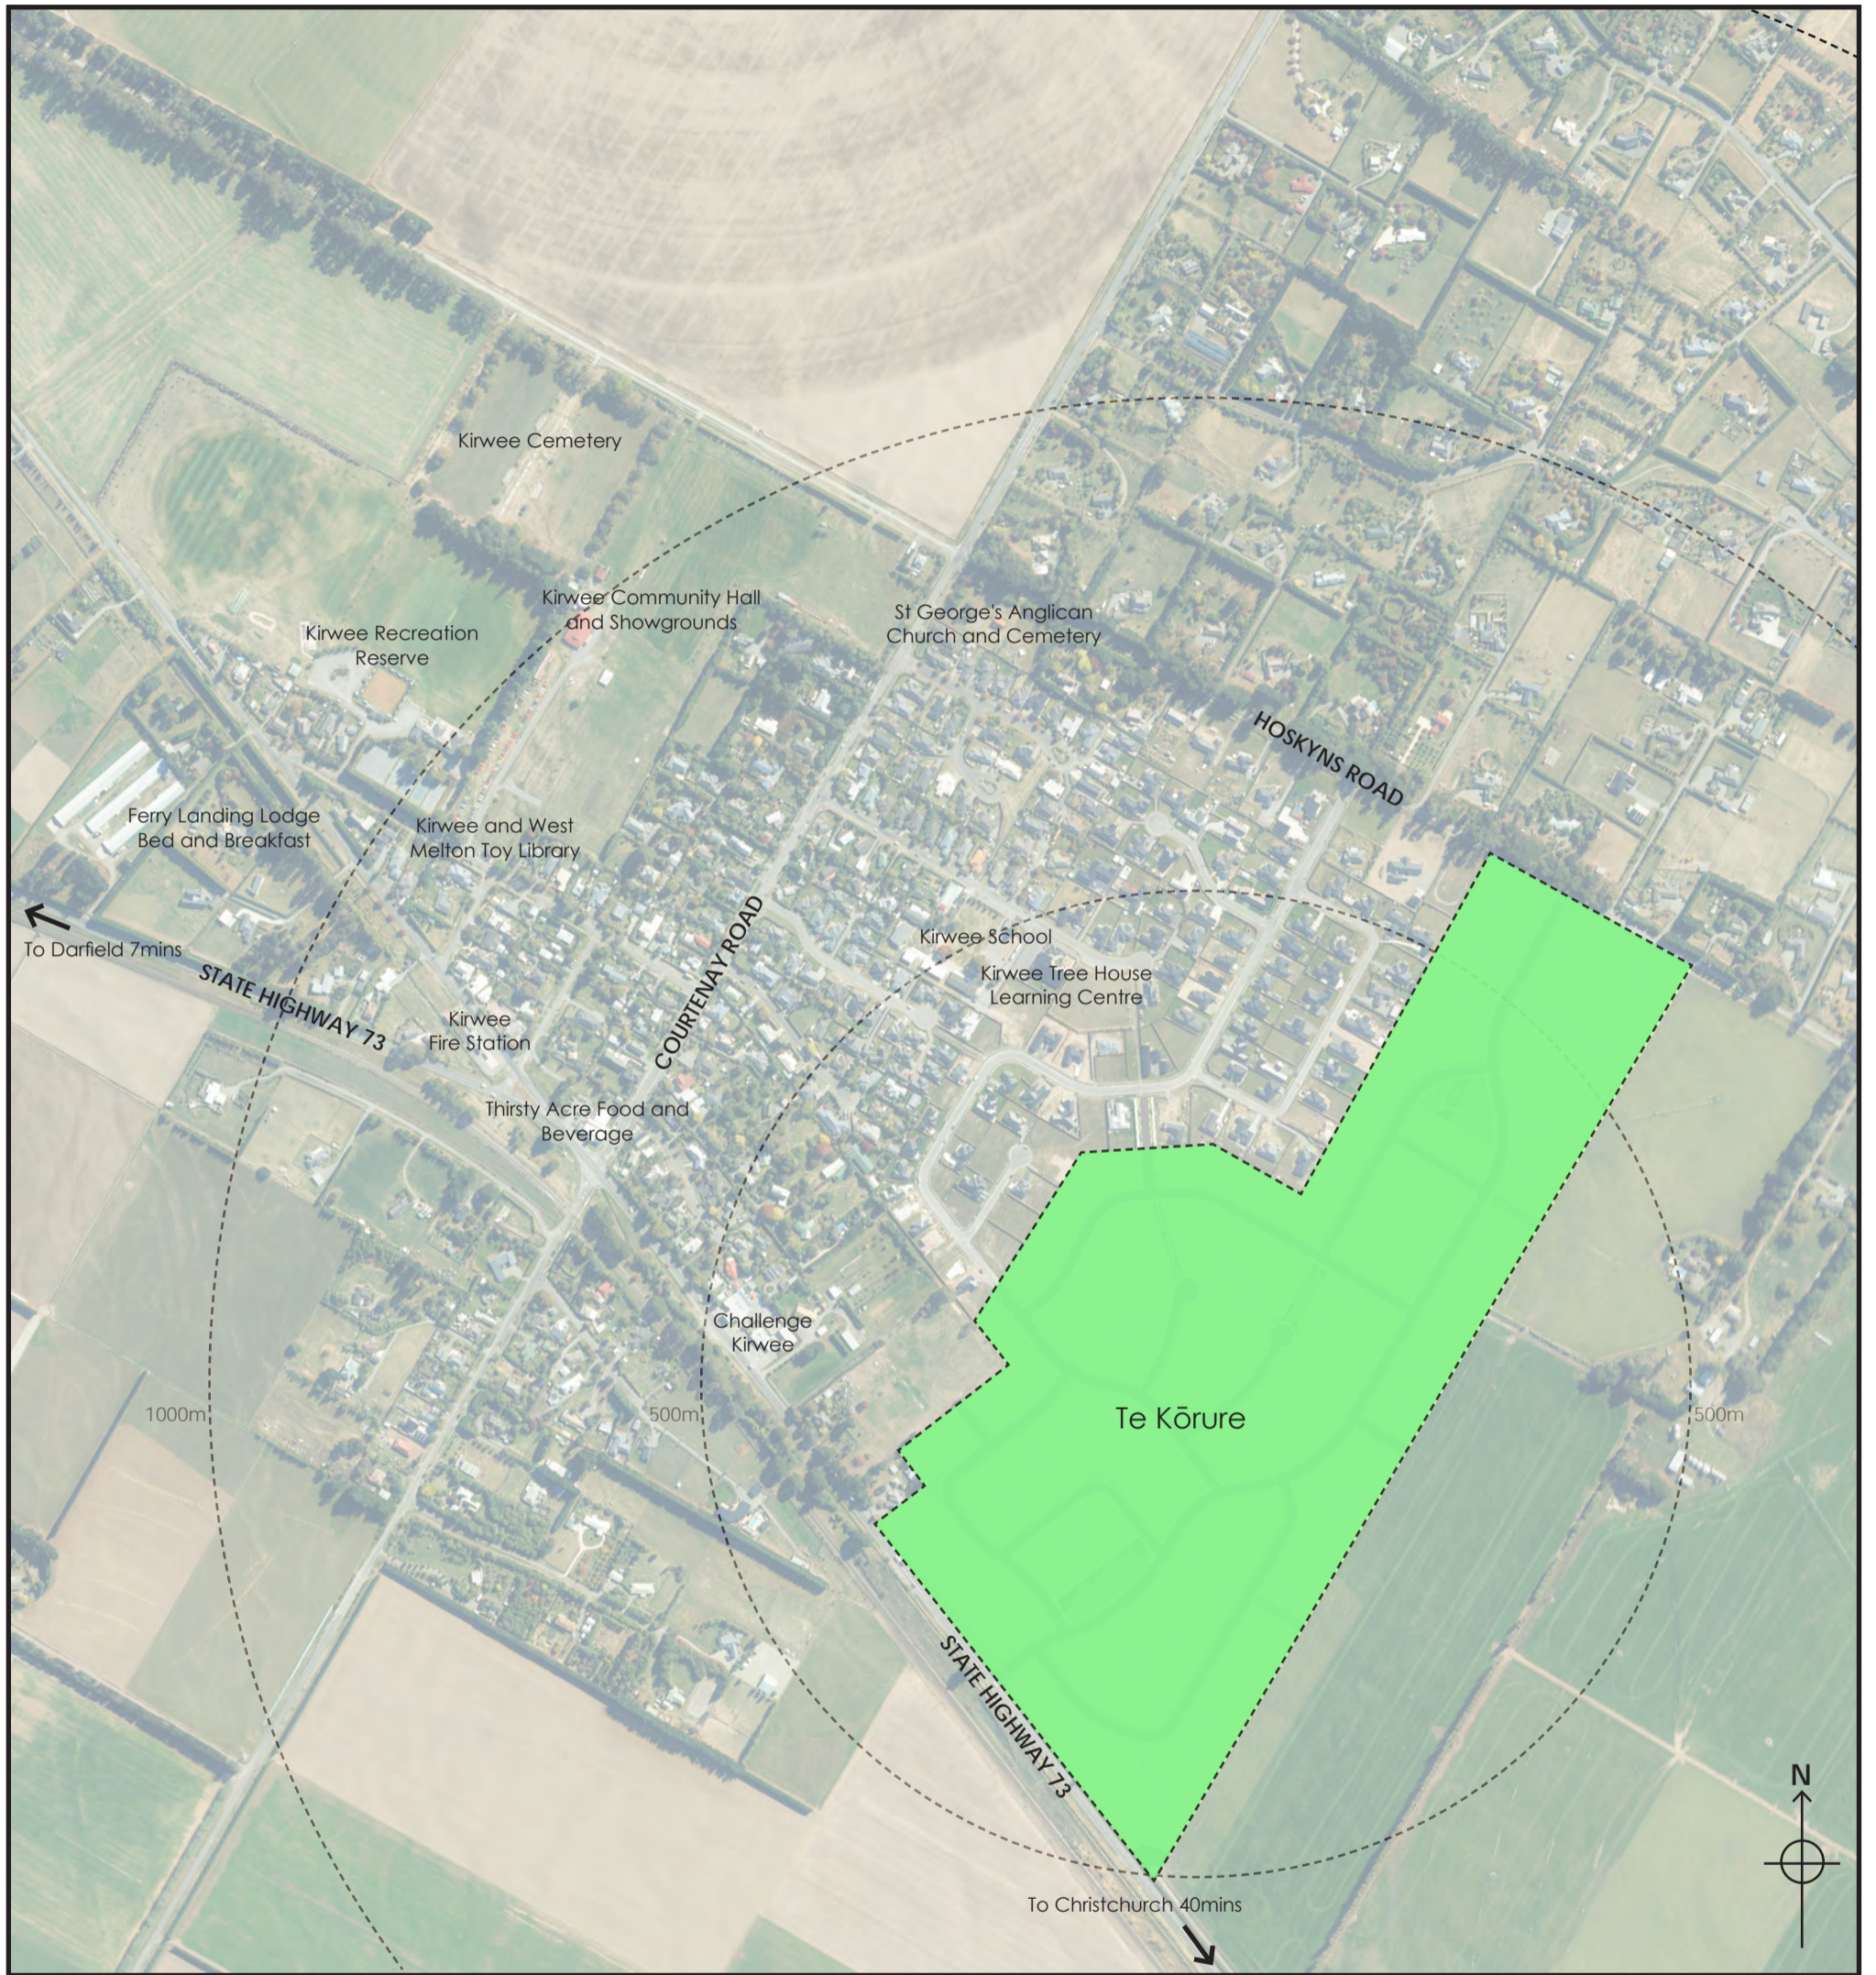

Context Plan

Te Kōrure

KIRWEE

Key / Legend

--- Site boundary

Please Note:

This map is an indicative illustration only. For more detail regarding the development, or for further information and restrictions, please contact one of our sales team.

The illustrated map is an artist's impression and is to be used as a guide only. Whilst every care is taken to ensure that this plan is correct, it is indicative only and subject to change without notice. Purchasers must rely on their own enquiries and the Sale and Purchase Agreement.